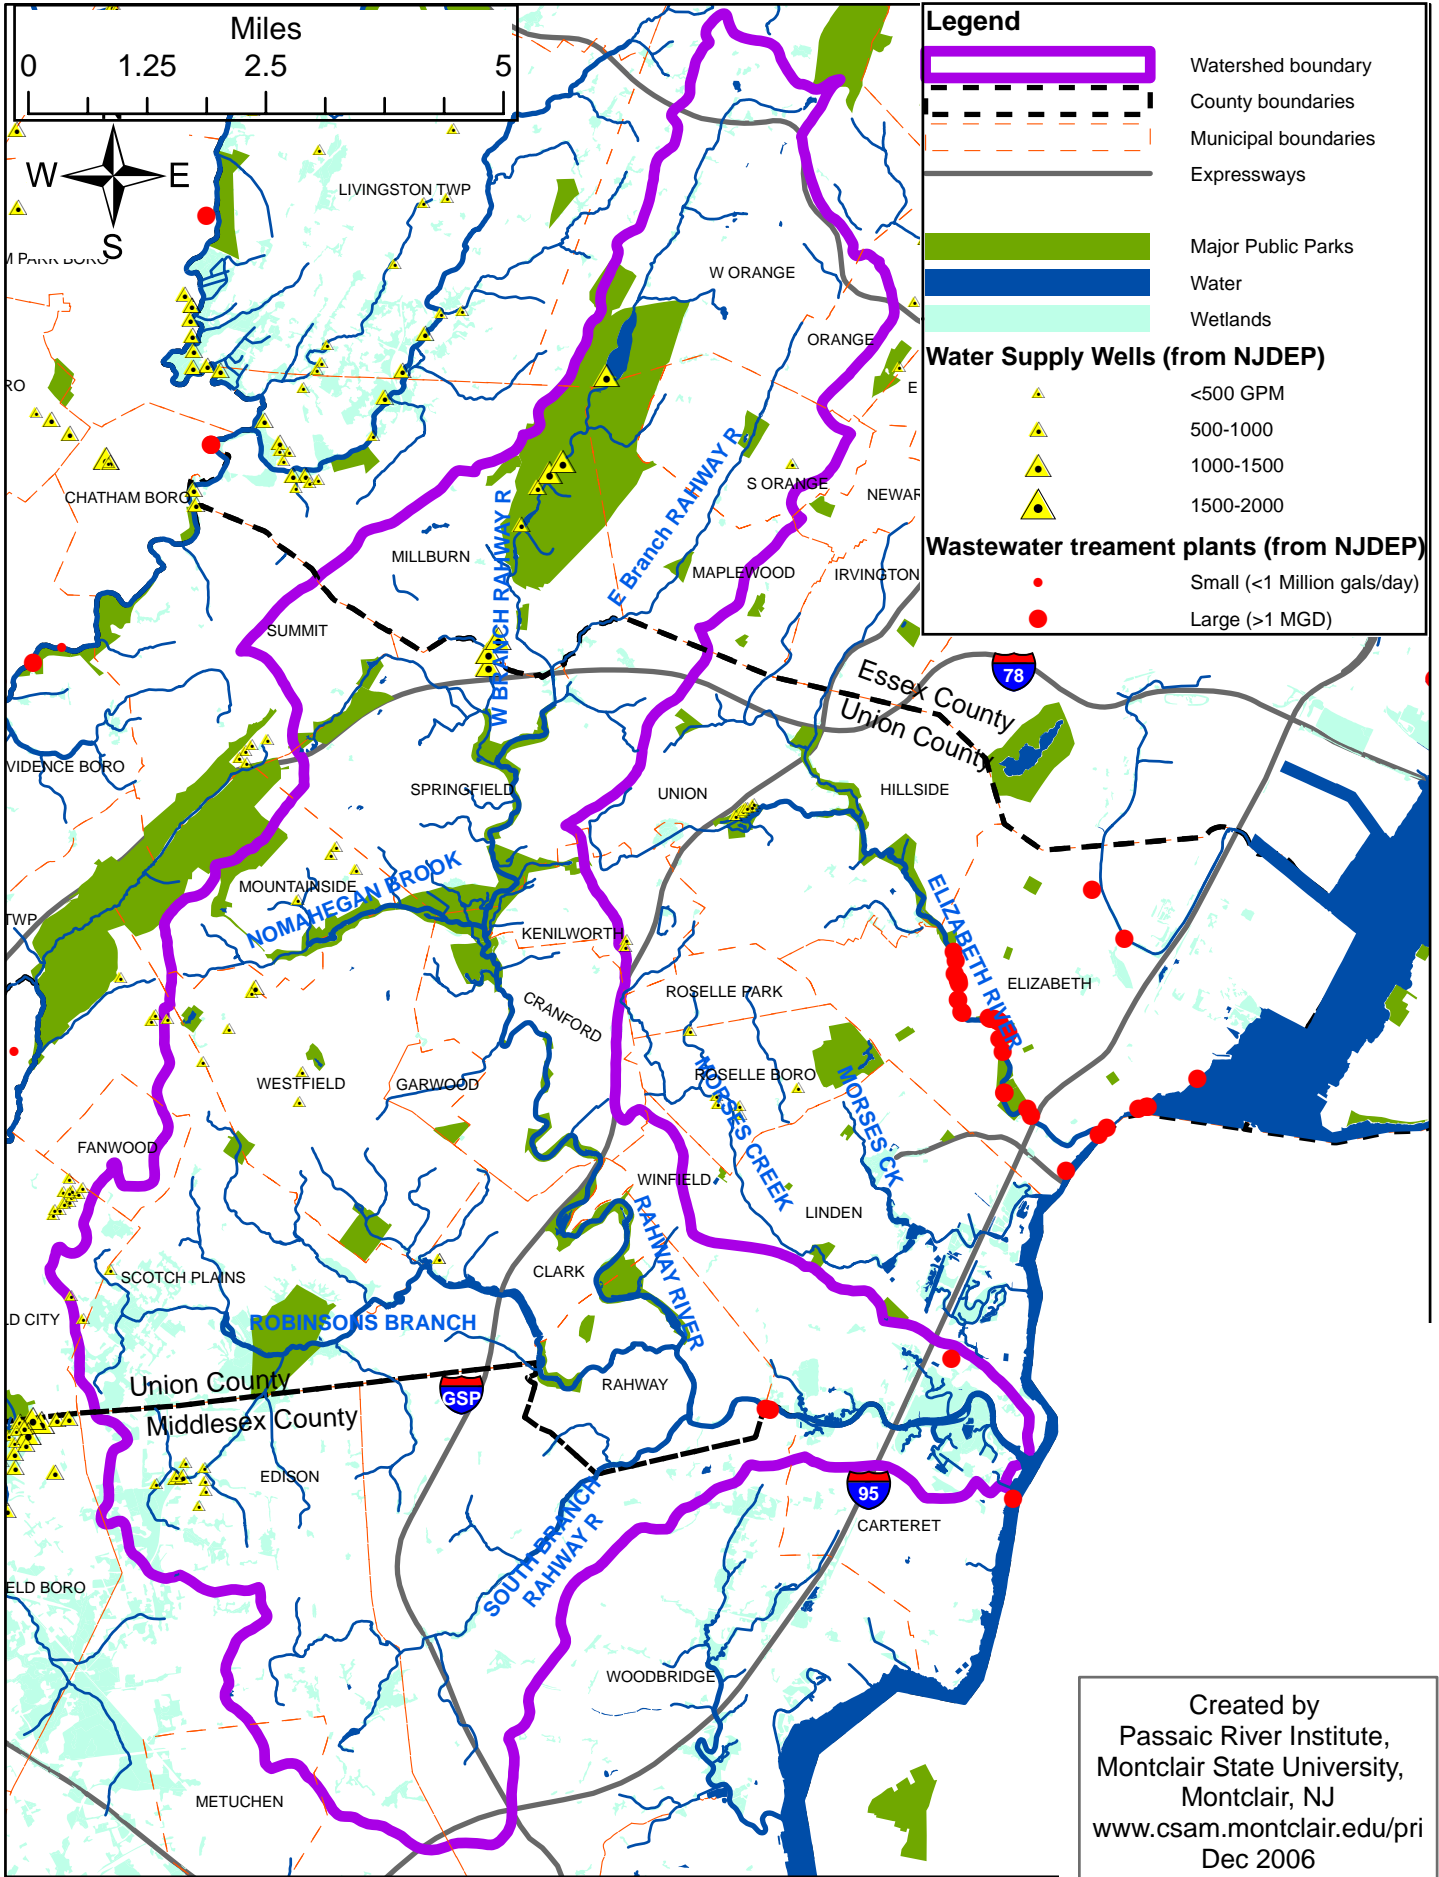

Rahway River Watershed, Essex, Union and Middlesex, NJ

Created by
 Passaic River Institute,
 Montclair State University,
 Montclair, NJ
www.csam.montclair.edu/pr
 Dec 2006