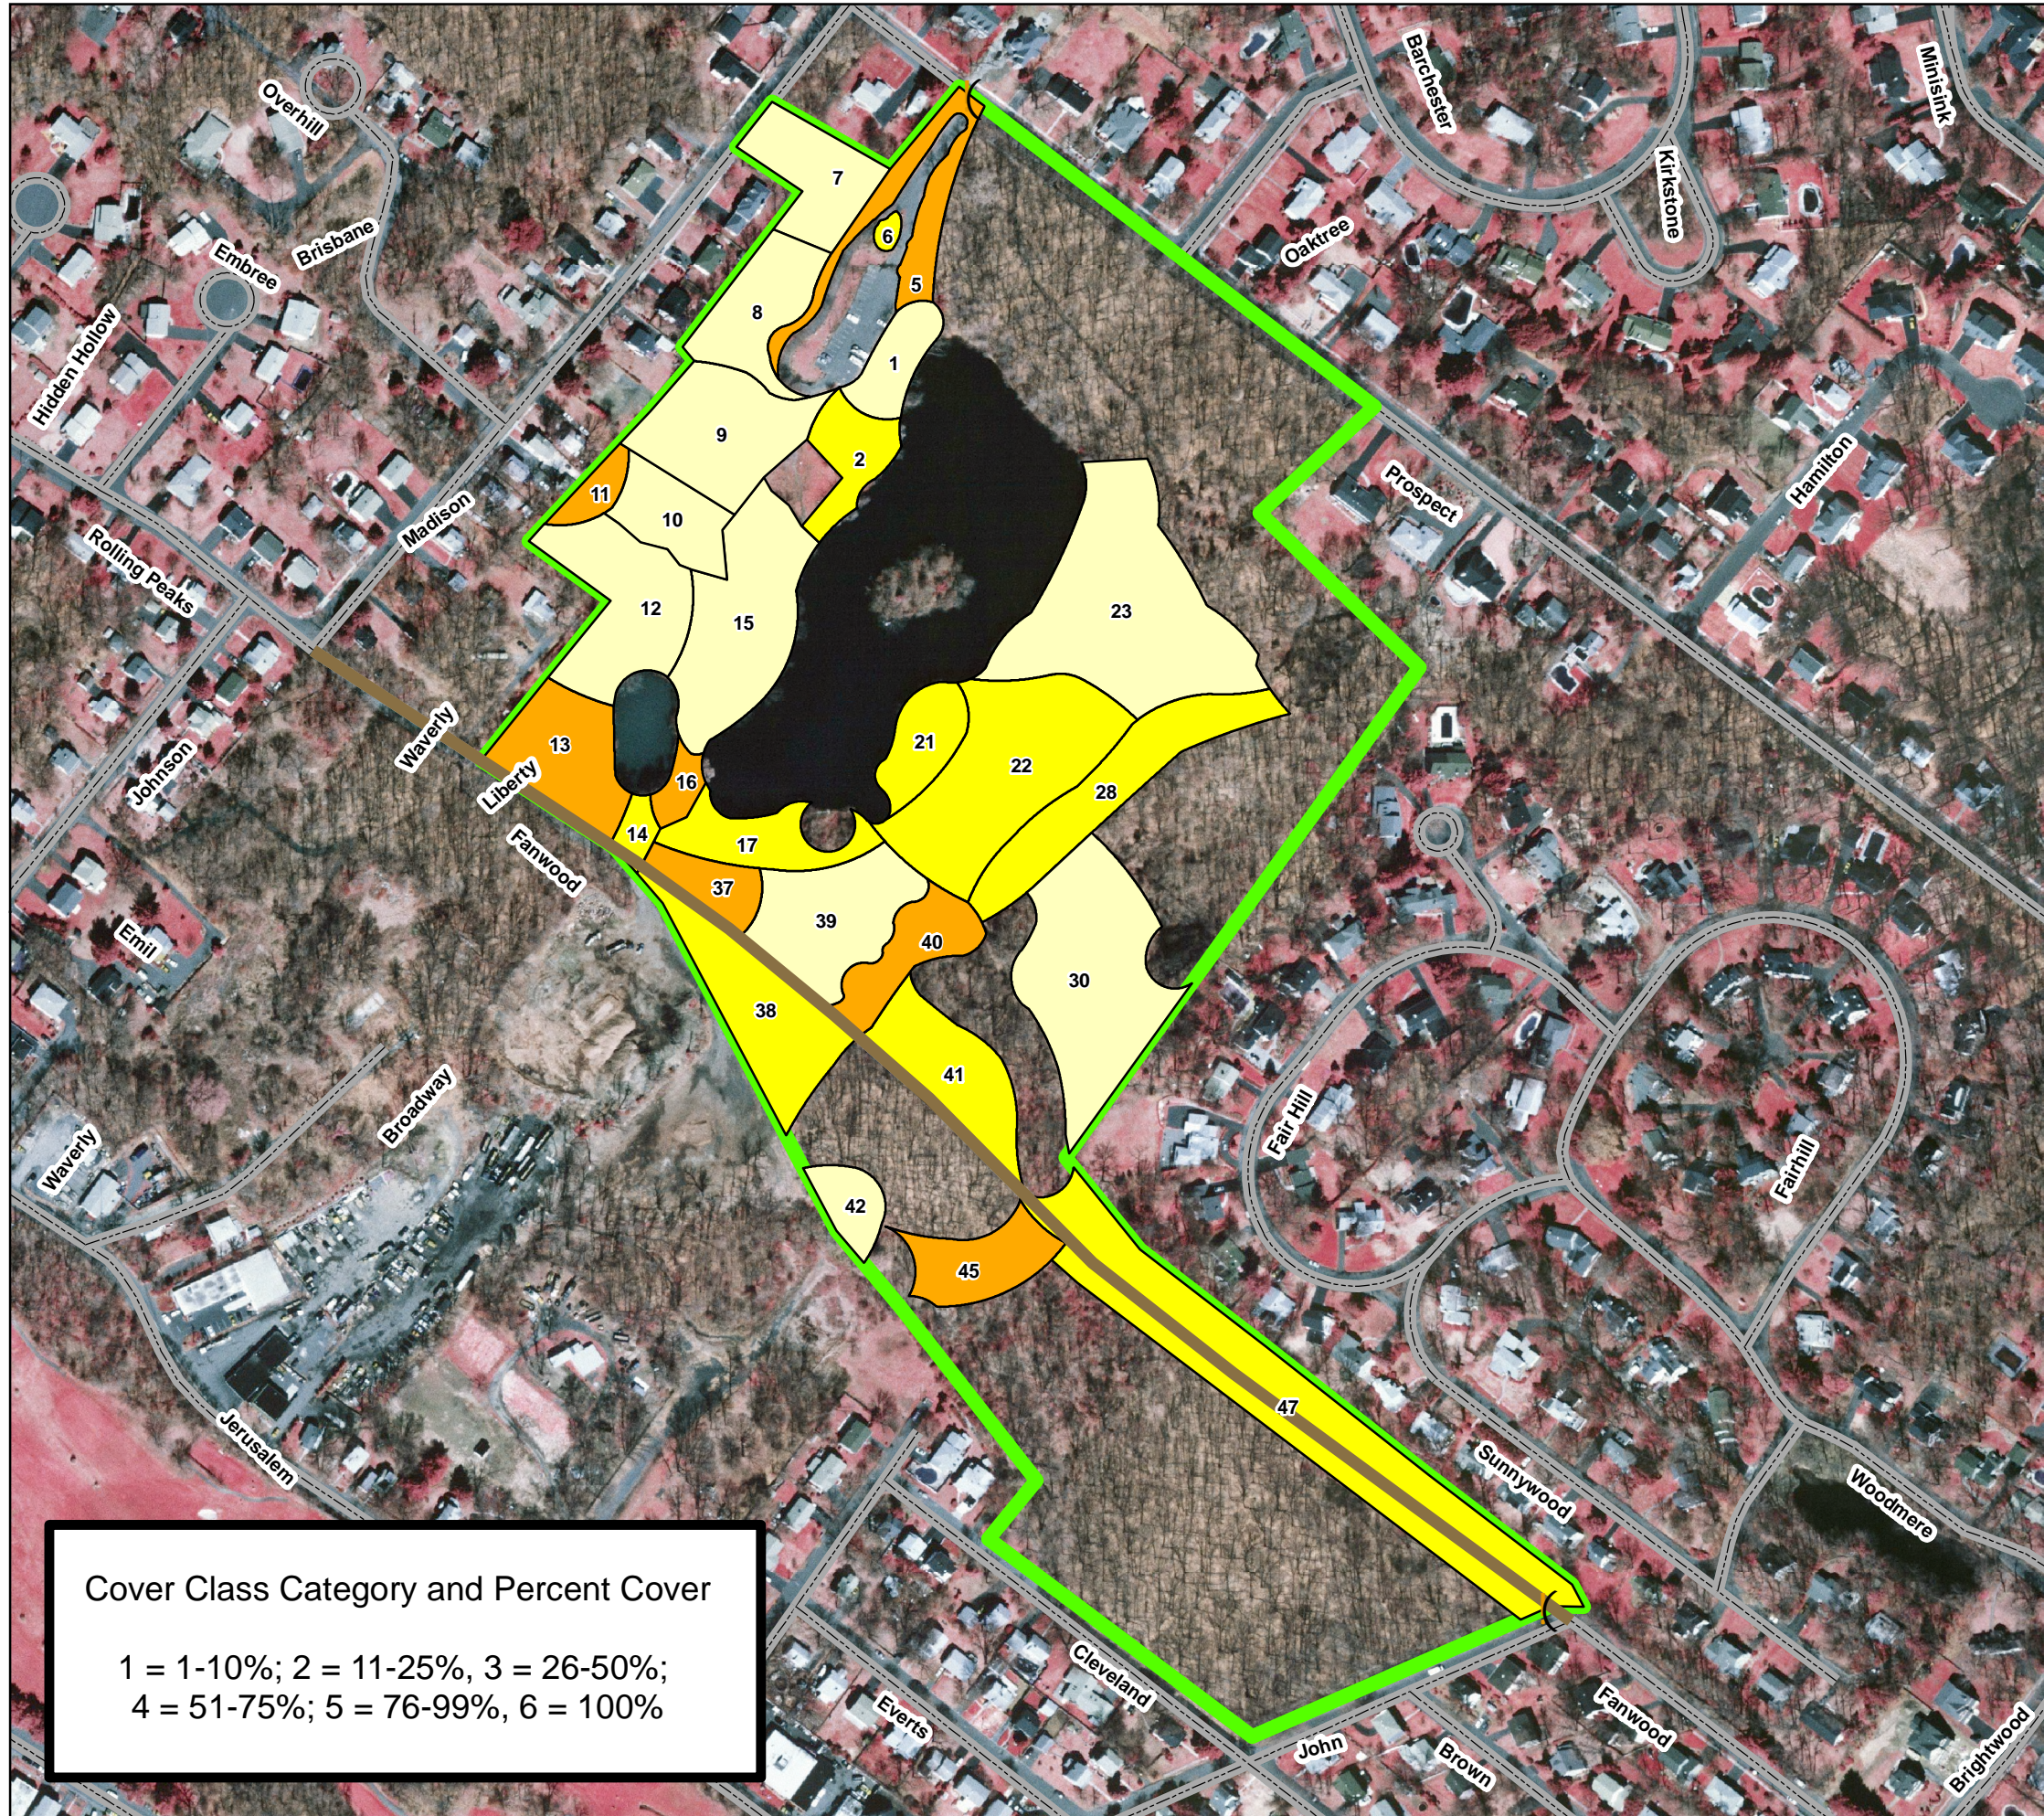

**Multiflora Rose  
(*Rosa multiflora*)  
Cover Classes**

**Brightwood Park  
Stewardship Plan**

**Town of Westfield  
Union County, New Jersey**

Map prepared by Michael Van Clef, Ph.D.  
Ecological Solutions, LLC

**Legend**

-  Property Boundary
-  Access Points
-  Unimproved Access Road
-  Roads

***Rosa multiflora*  
Infestation Severity**

-  1
-  2
-  3
-  4
-  5

**Cover Class Category and Percent Cover**

1 = 1-10%; 2 = 11-25%; 3 = 26-50%;  
4 = 51-75%; 5 = 76-99%, 6 = 100%