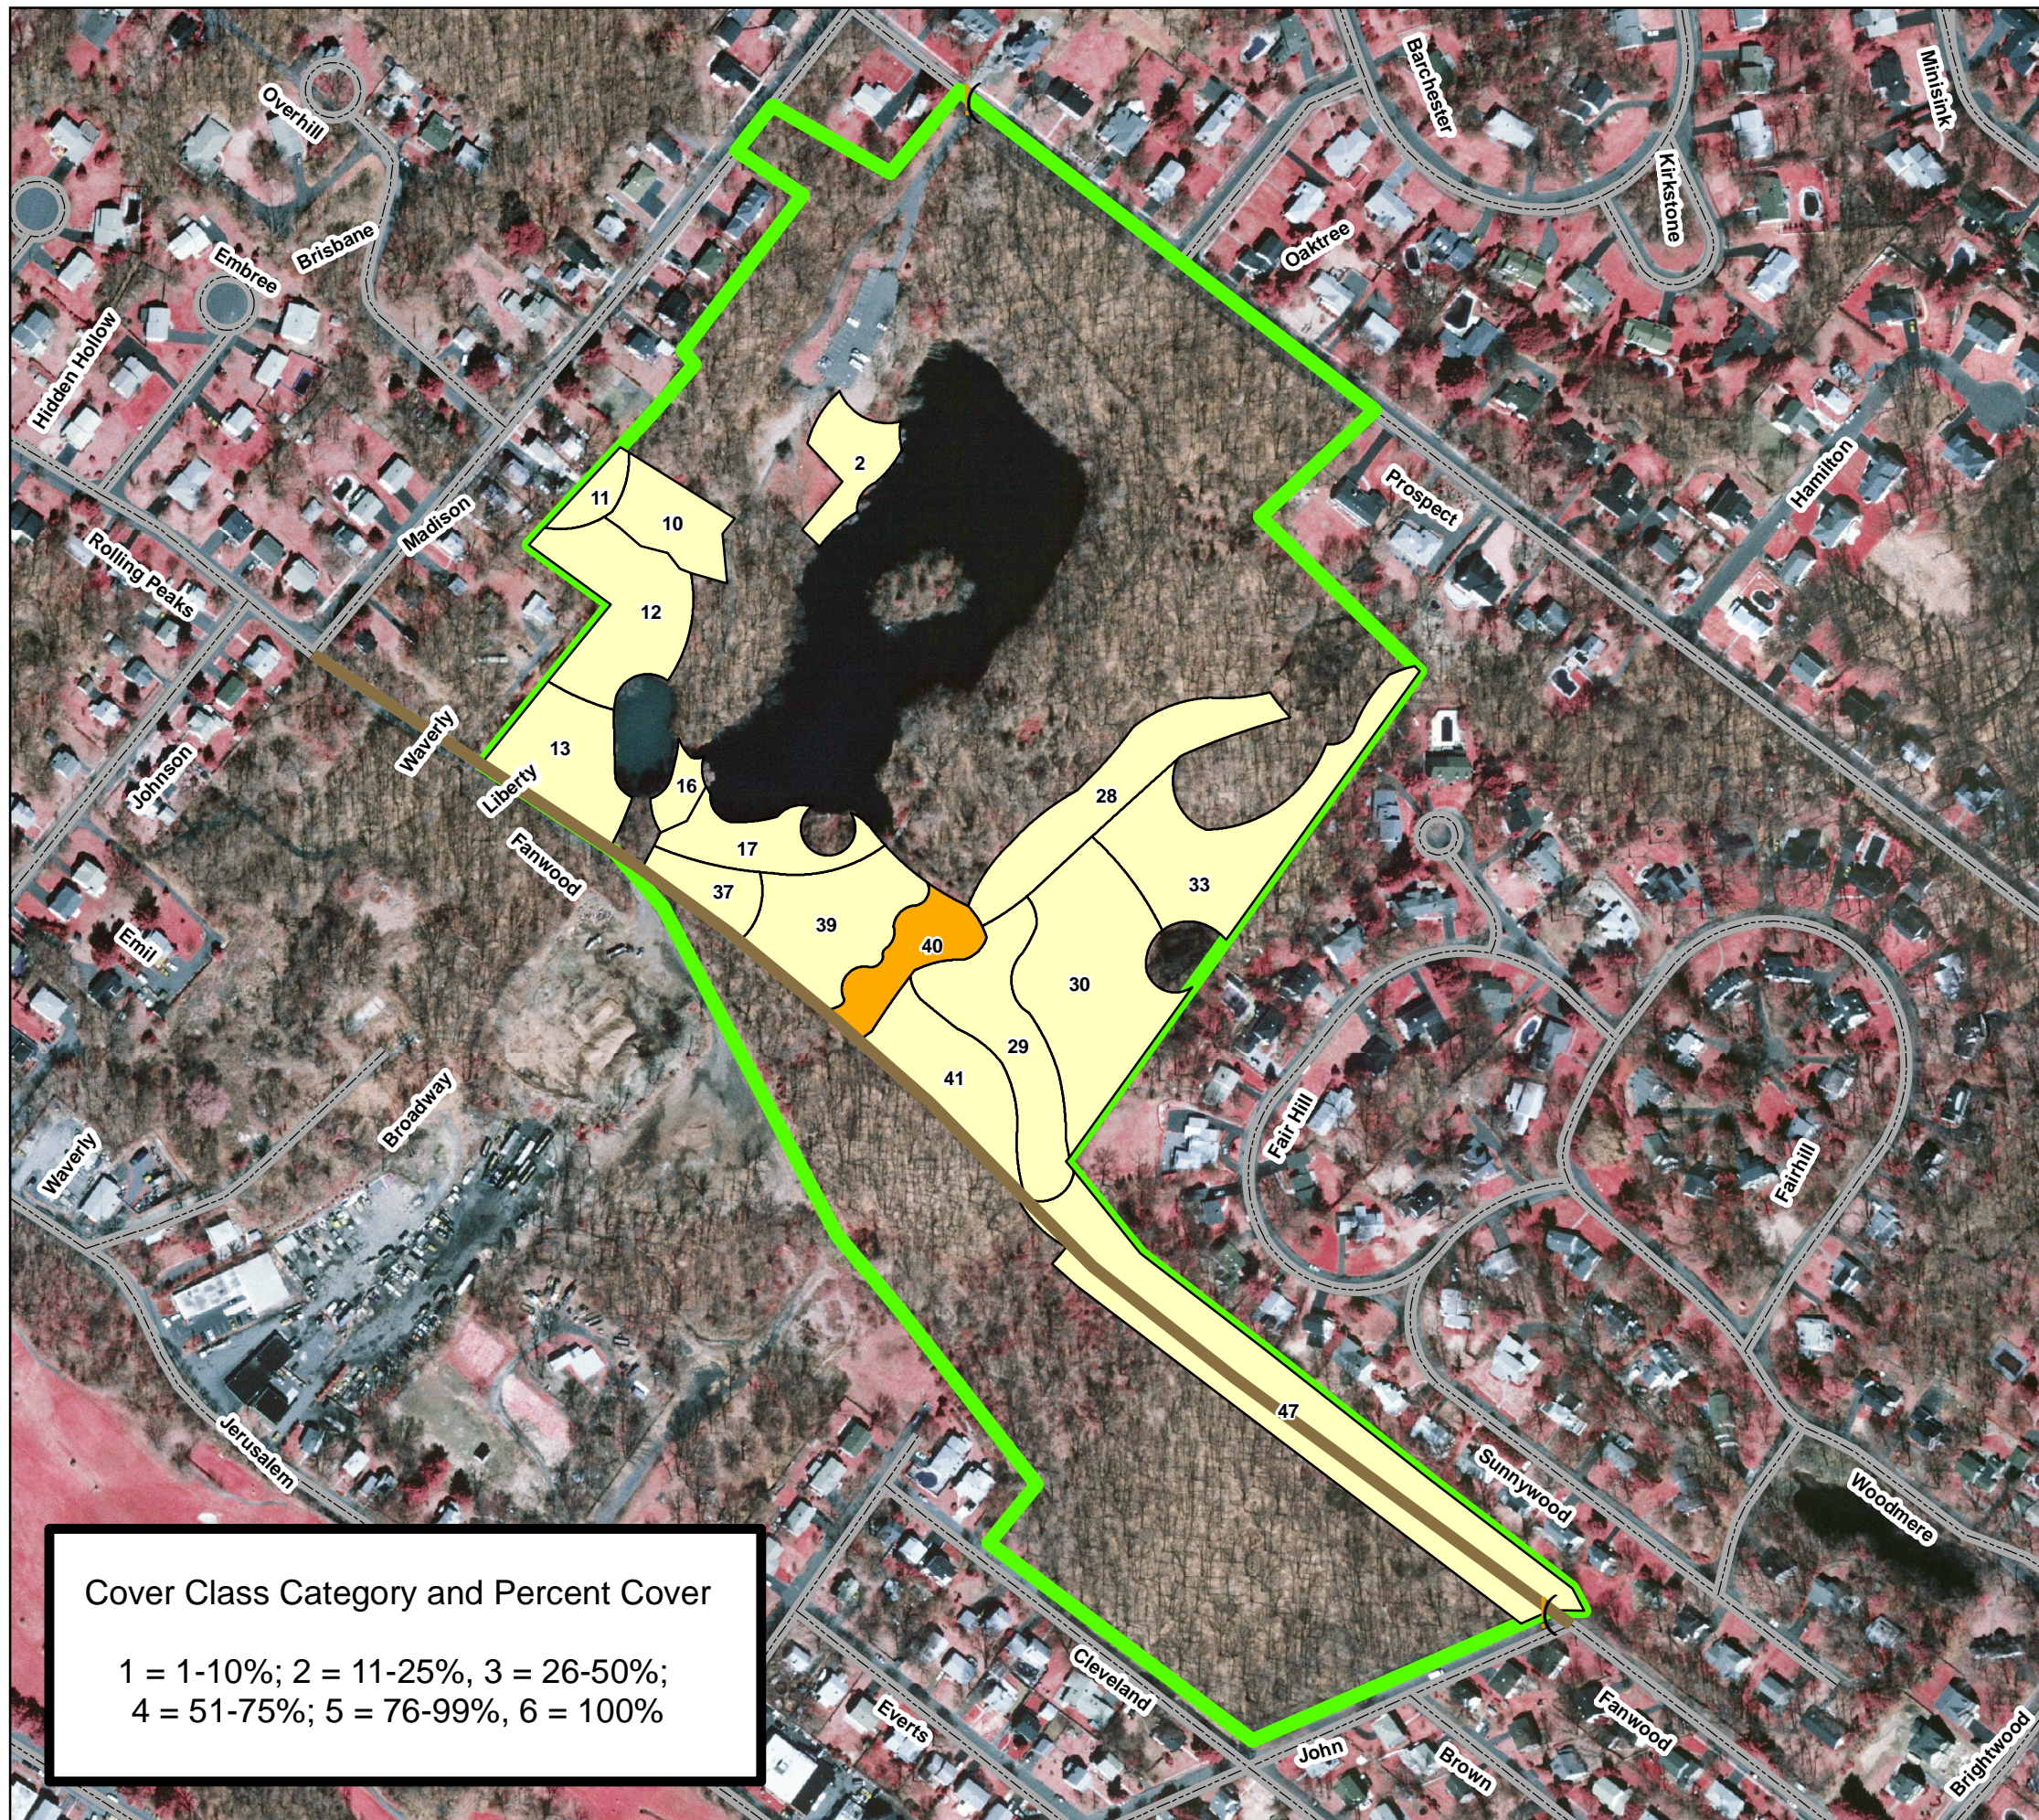

**Asiatic Bittersweet
(*Celastrus orbiculatus*)
Cover Classes**

**Brightwood Park
Stewardship Plan**

**Town of Westfield
Union County, New Jersey**

Map prepared by Michael Van Clef, Ph.D.
Ecological Solutions, LLC

Legend

-  Property Boundary
-  Access Points
-  Unimproved Access Road
-  Roads

***Celastrus orbiculatus*
Infestation Severity**

-  1
-  2
-  3
-  4
-  5

0 50 100 200 300 400 500 Feet

Cover Class Category and Percent Cover