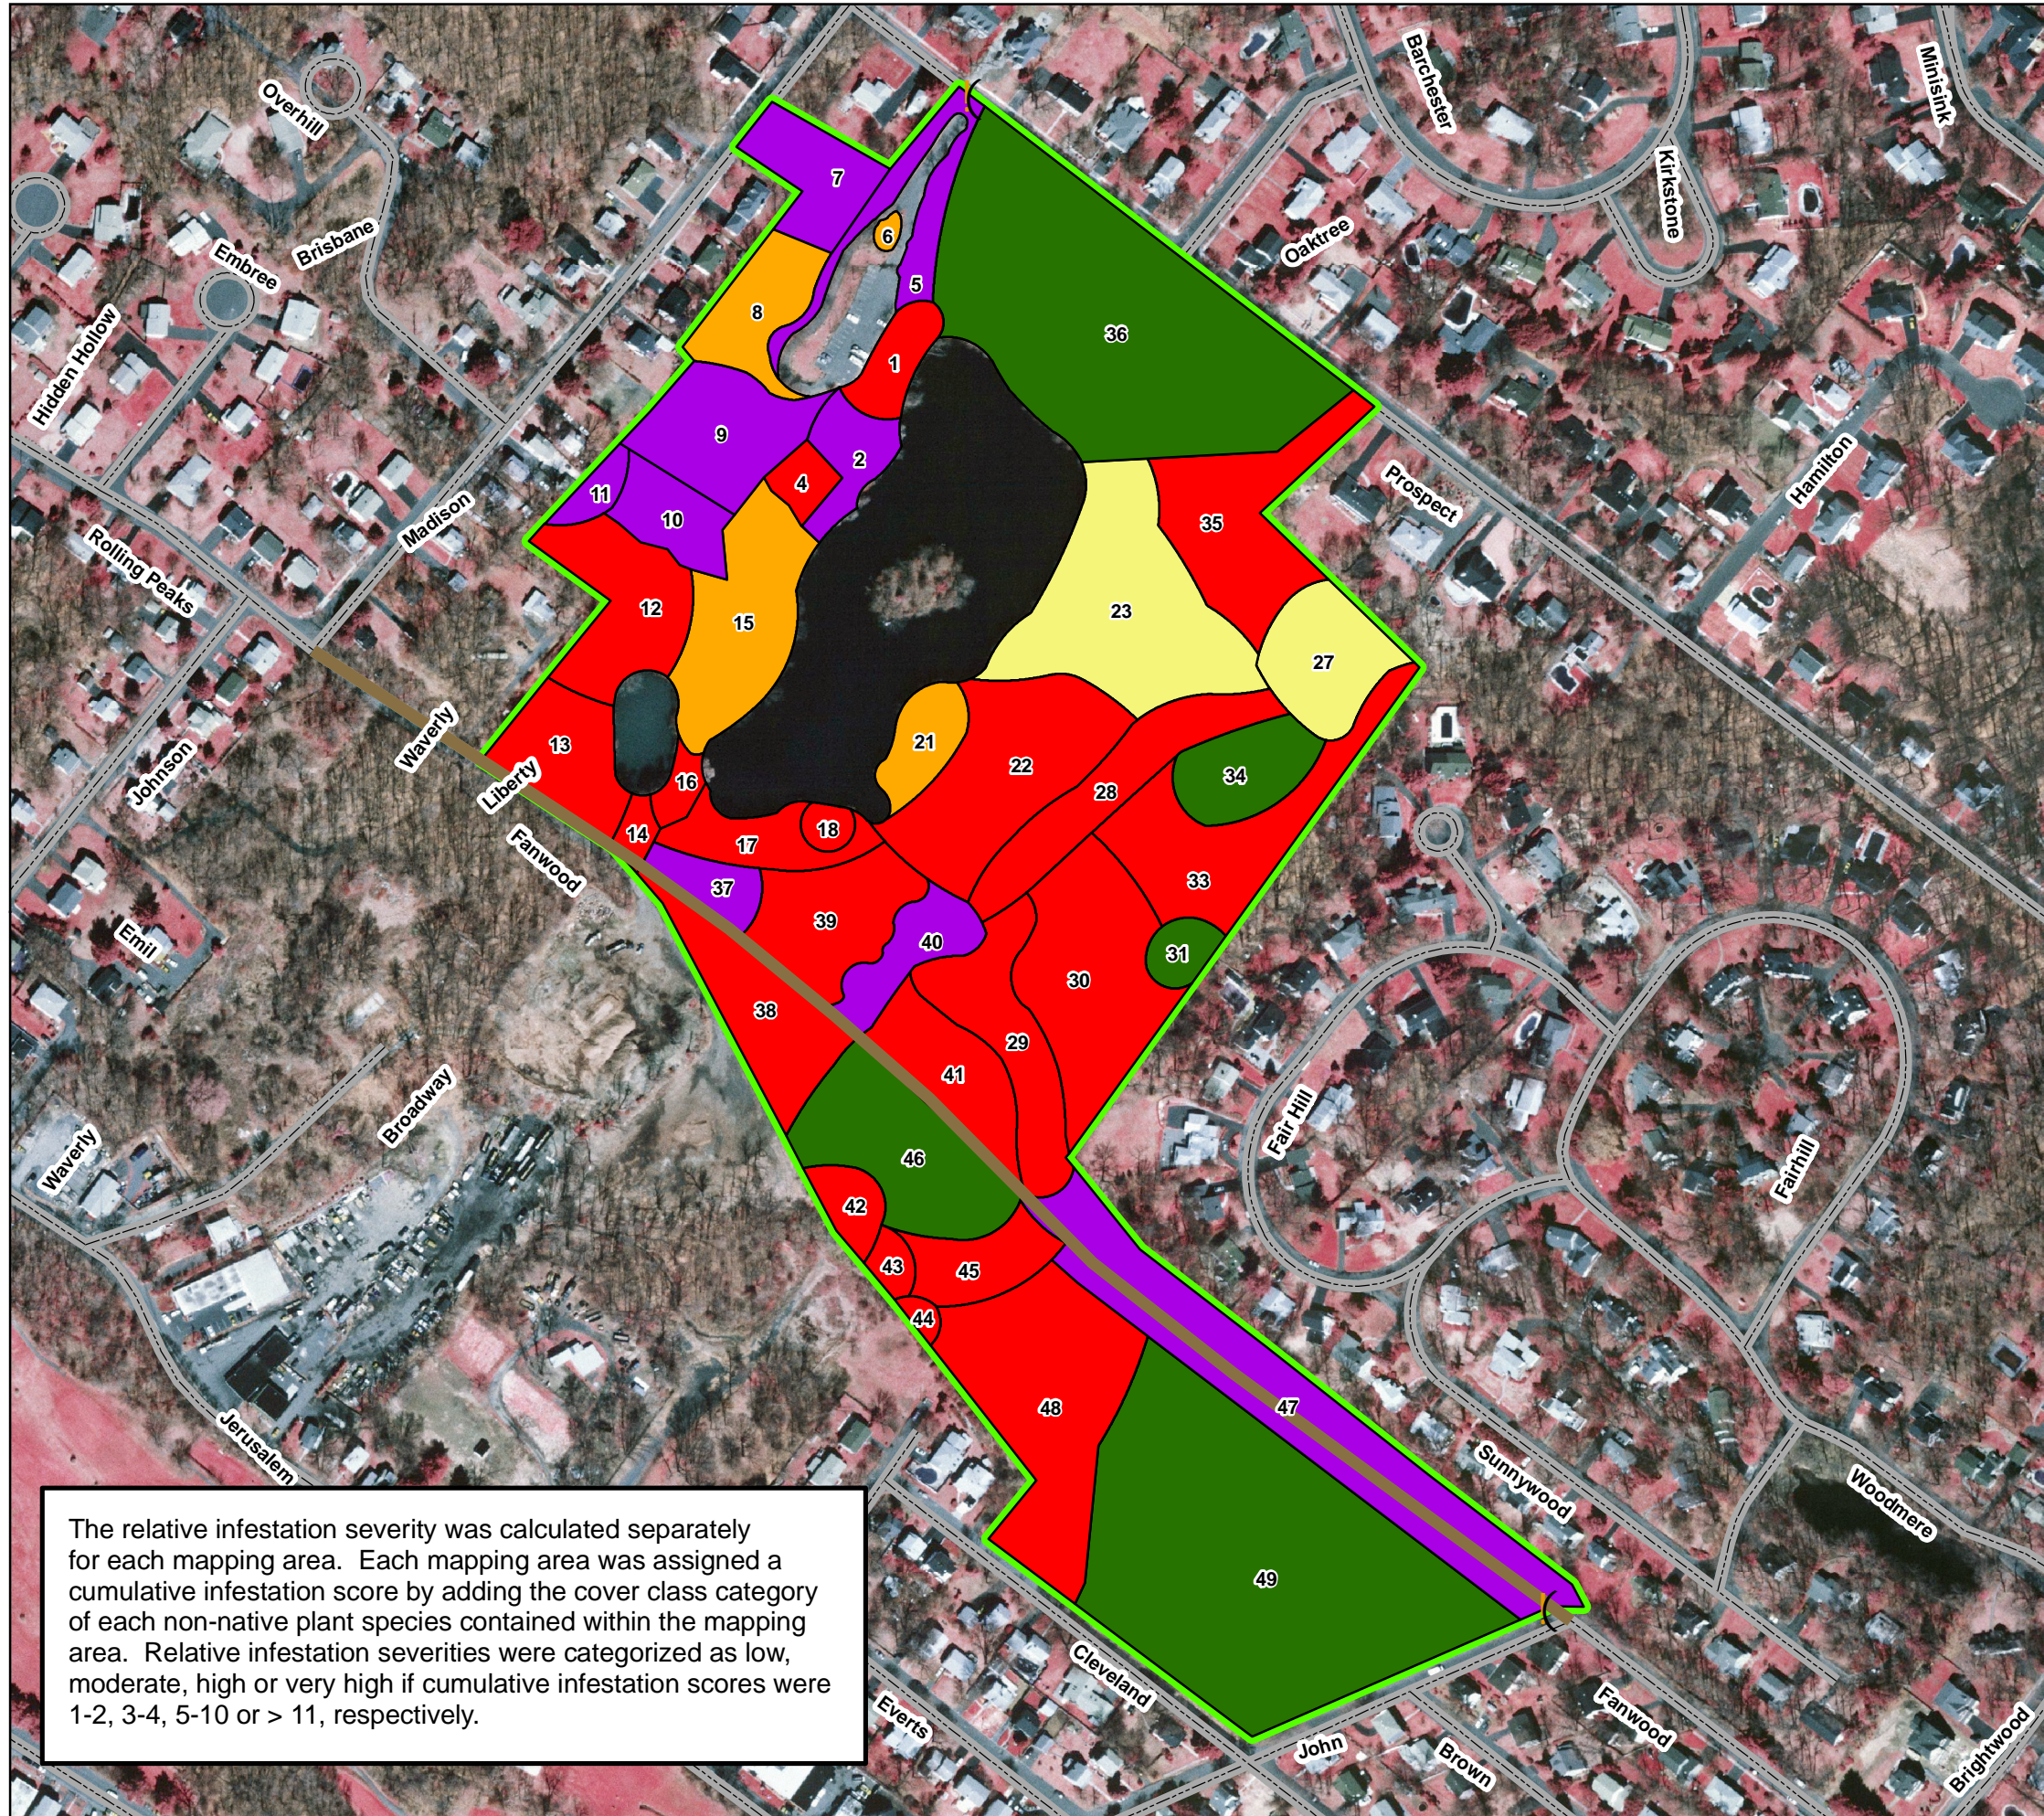

Figure 6.
Relative Infestation Severity
by Mapping Area
Brightwood Park
Stewardship Plan
Town of Westfield
Union County, New Jersey

Map prepared by Michael Van Clef, Ph.D.
 Ecological Solutions, LLC

Legend

Relative Infestation Severity

- None
- Low
- Moderate
- High
- Very High
- Property Boundary
- Access Points
- Unimproved Access Road
- Roads

The relative infestation severity was calculated separately for each mapping area. Each mapping area was assigned a cumulative infestation score by adding the cover class category of each non-native plant species contained within the mapping area. Relative infestation severities were categorized as low, moderate, high or very high if cumulative infestation scores were 1-2, 3-4, 5-10 or > 11, respectively.